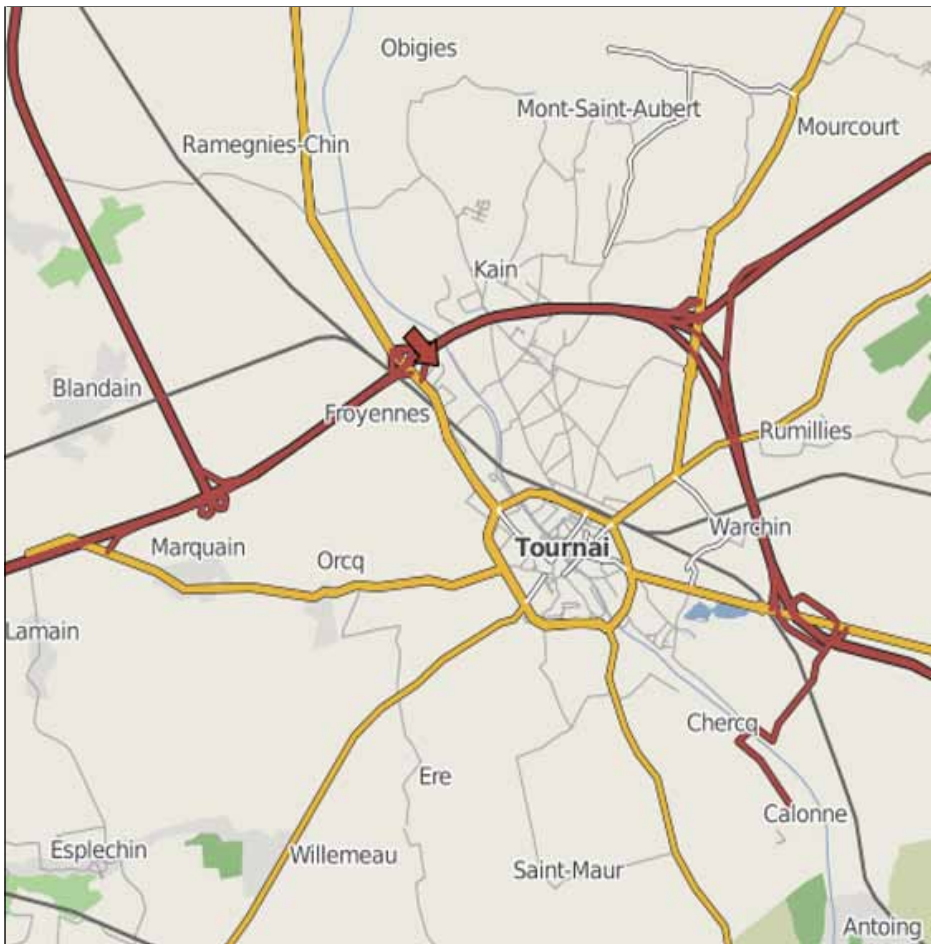

HOW TO FIND US

service innovation group®

EXCELLENCE – MADE IN EUROPE